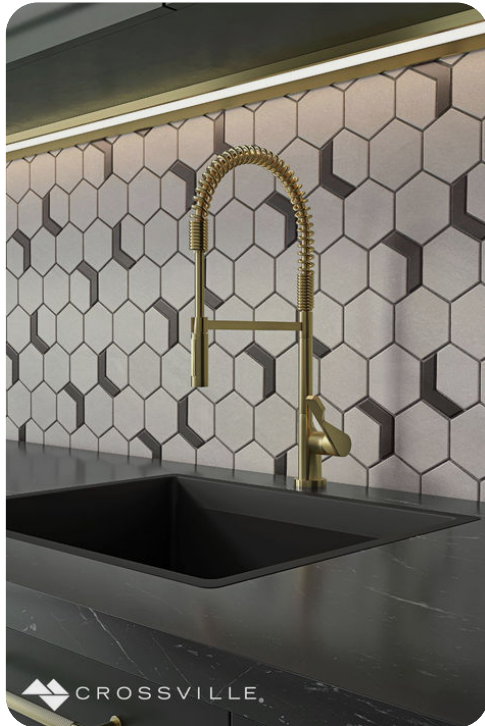

Crossville | August 2025

10 Pins · 2w

By **Design Milk**

Bold Bevels, Fresh Perspective
Color Perspectives™ wall tile reinvents the subway look with...

Boho Texture, Terracotta Tones
Cotto Moderno™ brick wall tile brings boho texture and clay-

Metallic Mood, Hex Appeal
Hex mosaics with resin and real metal in the Native Metal™ line...

Parquet Style, Porcelain Strength
Nest™ wood-look porcelain mosaics bring a parquet-style...

Shape-Driven. Style-Defined.
Cursive™ wall tile lets you write your own design story. With bold...