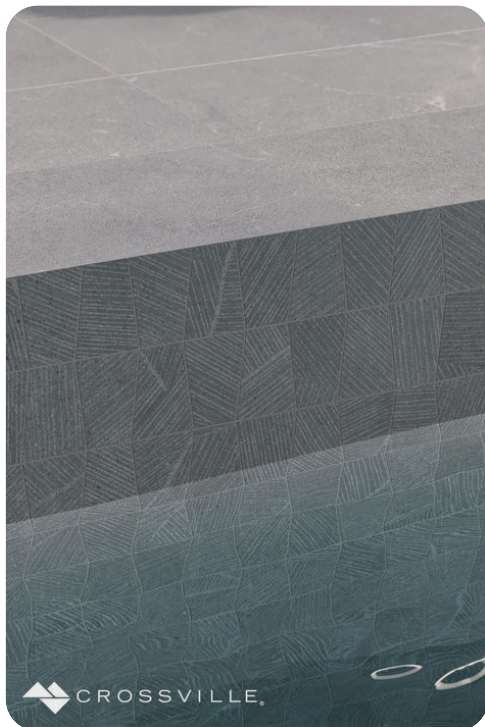

Organic Movement, Timeless Style
Trapezoid mosaics from the Sand Garden™ collection bring tone-o...