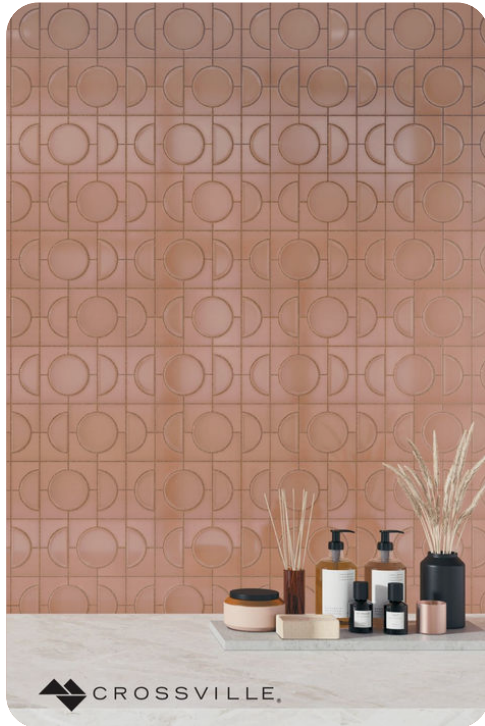

Crossville | August 2025

10 Pins · 2w

By **Design Milk**

Bold Bevels, Fresh Perspective
Color Perspectives™ wall tile reinvents the subway look with...

Boho Texture, Terracotta Tones
Cotto Moderno™ brick wall tile brings boho texture and clay-

Metallic Mood, Hex Appeal
Hex mosaics with resin and real metal in the Native Metal™ line...

Parquet Style, Porcelain Strength
Nest™ wood-look porcelain mosaics bring a parquet-style...

Shape-Driven. Style-Defined.
Cursive™ wall tile lets you write your own design story. With bold...